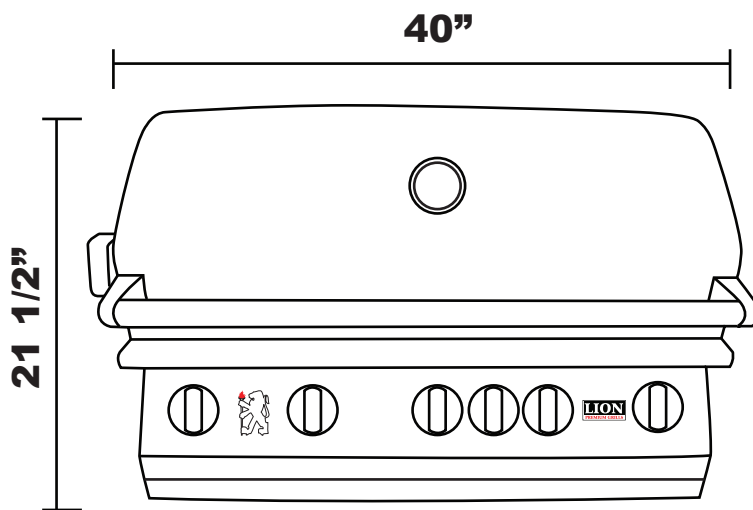

Lion L-90000 Grill

Top View

Front View

Side View

*Approximate Measurements

Cutout Dimensions:

38 1/2" x 21 1/2" x 9 5/8"