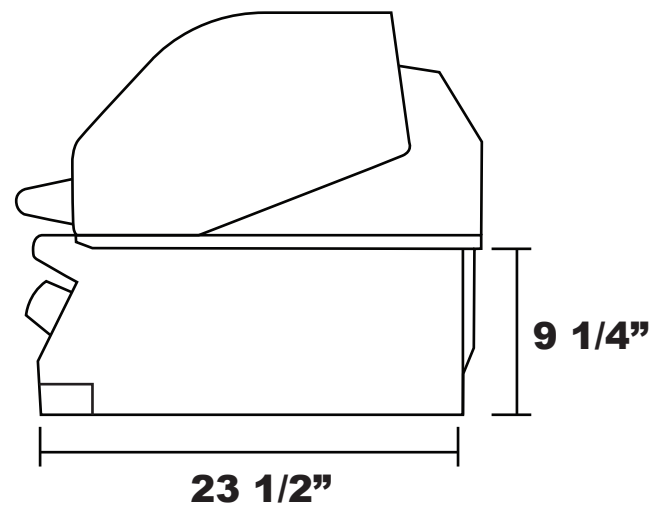

Lion L-90000 Grill

Top View

Front View

Side View

*Approximate Measurements

Cutout Dimensions:

38 1/2" x 21 1/2" x 9 5/8"